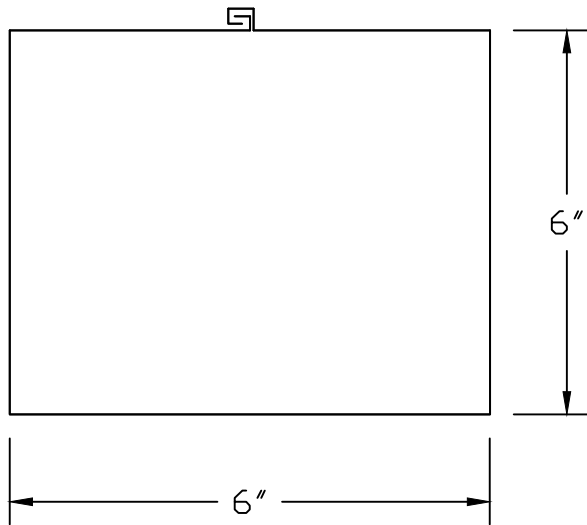

6" x 6" PLAIN SQUARE DOWNSPOUT

PLAN VIEW

ISO VIEW

Job Name	
Material	
Color	
Notes	
Approved By	