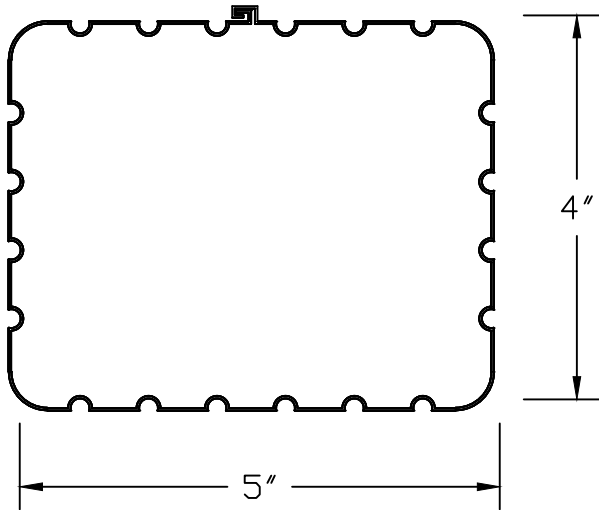

4x5" CORRUGATED SQUARE DOWNSPOUT

PLAN VIEW

ISO VIEW

Job Name	
Material	
Color	
Notes	
Approved By	