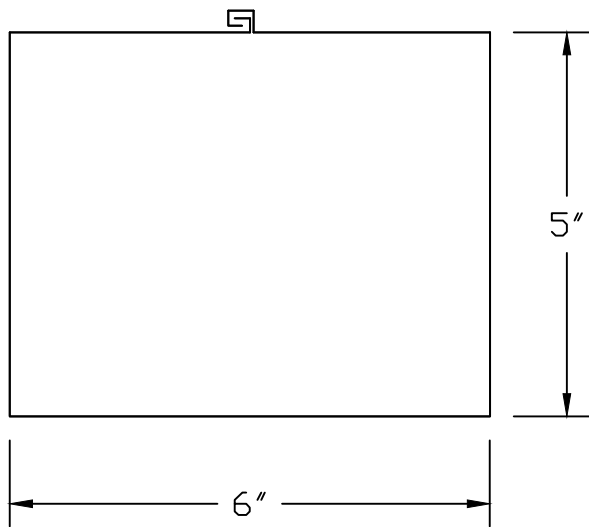

5"X6" PLAIN SQUARE DOWNSPOUT

PLAN VIEW

ISO VIEW

Job Name	
Material	
Color	
Notes	
Approved By	