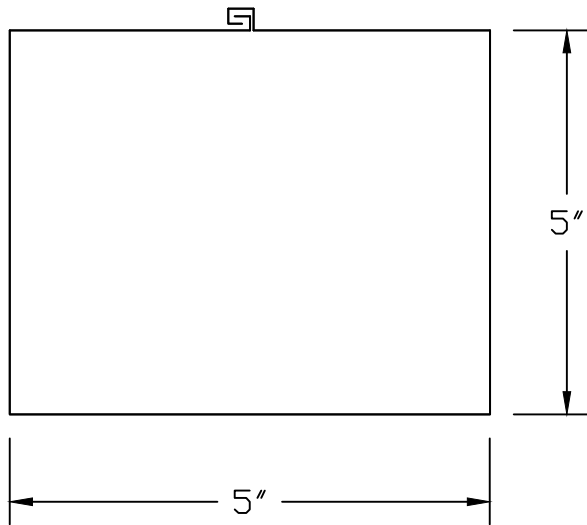

5"X5" PLAIN SQUARE DOWNSPOUT

PLAN VIEW

ISO VIEW

Job Name	
Material	
Color	
Notes	
Approved By	