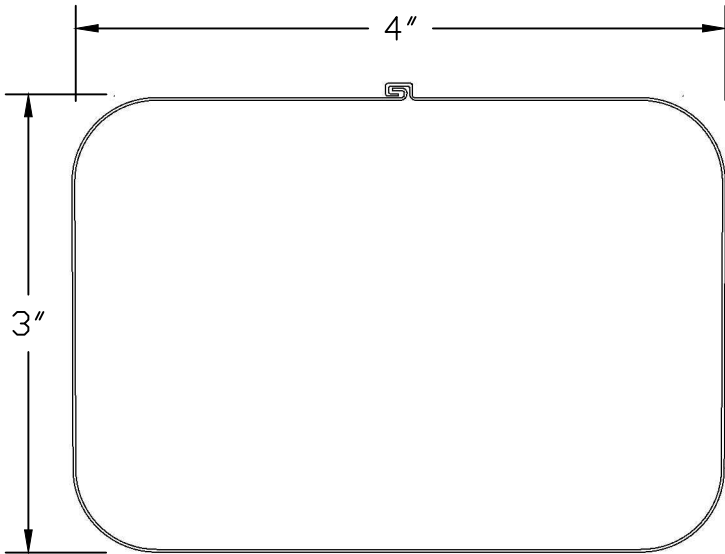

3"x4" SQUARE CONTEMPORARY DOWNSPOUT

PLAN VIEW

ISO VIEW

**MATERIAL; COPPER, ALUMINUM
 STAINLESS STEEL GALVANIZED**

Name	Job Name
Phone	Material
Date	Color
Notes	
Approved By	