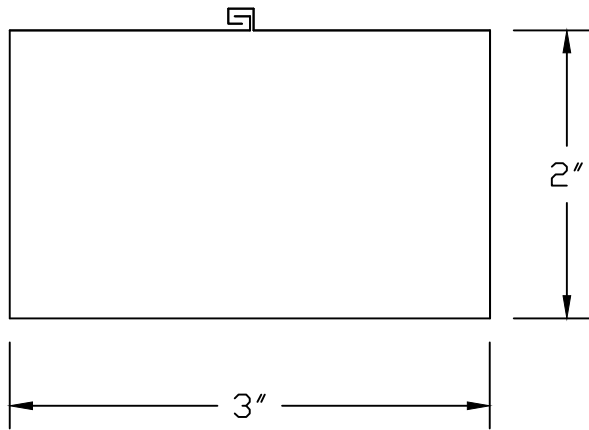

2"x3" PLAIN SQUARE DOWNSPOUT

PLAN VIEW

ISO VIEW

Job Name	
Material	
Color	
Notes	
Approved By	