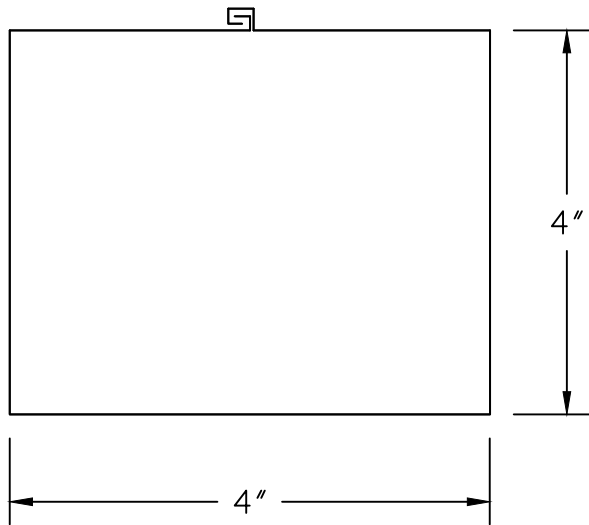

4" x 4" PLAIN SQUARE DOWNSPOUT

PLAN VIEW

ISO VIEW

Job Name	
Material	
Color	
Notes	
Approved By	