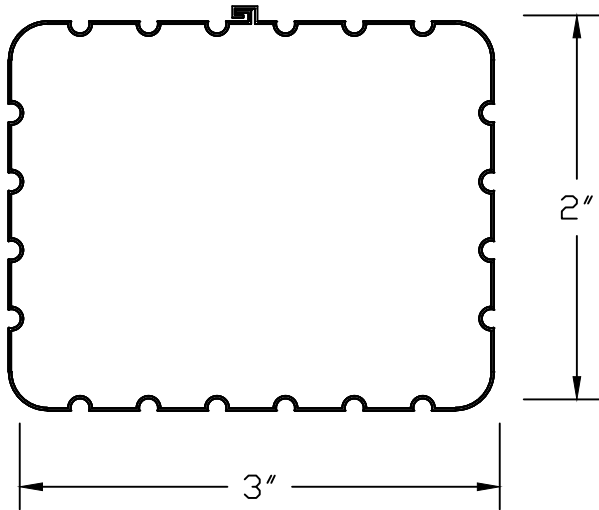

2" x 3" CORRUGATED SQUARE DOWNSPOUT

PLAN VIEW

ISO VIEW

Job Name	
Material	
Color	
Notes	
Approved By	