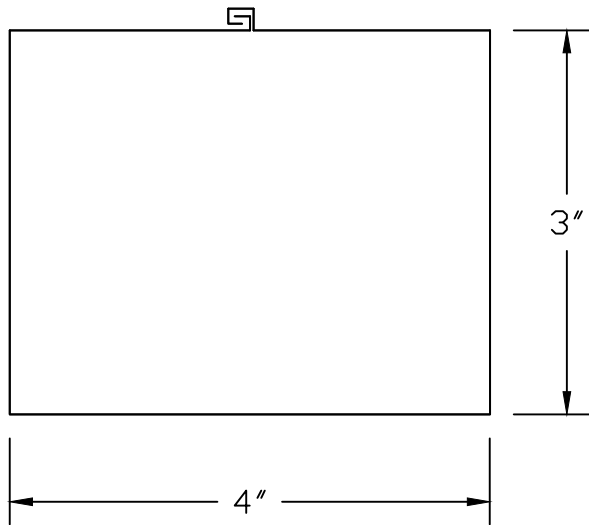

3"x4" PLAIN SQUARE DOWNSPOUT

PLAN VIEW

ISO VIEW

Job Name	
Material	
Color	
Notes	
Approved By	