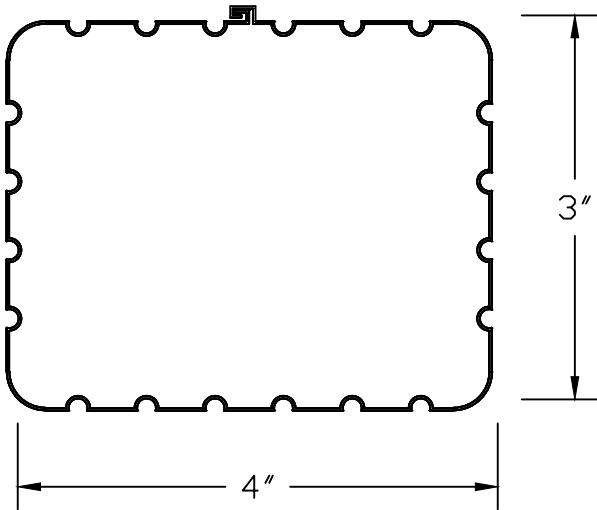

3"x4" CORRUGATED SQUARE DOWNSPOUT

PLAN VIEW

ISO VIEW

Job Name	
Material	
Color	
Notes	
Approved By	