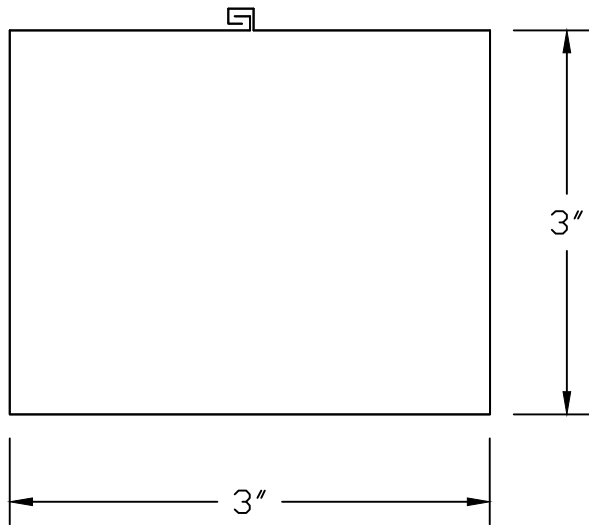

3"x3" PLAIN SQUARE DOWNSPOUT

PLAN VIEW

ISO VIEW

Job Name	
Material	
Color	
Notes	
Approved By	